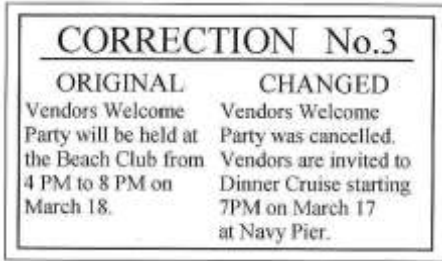

Examples

Examples

Chorley Signs Ltd
50 Steeley Lane
Chorley
Lancashire
PR6 0RD

Tel: 01257 261030
Fax: 01257 417124
Email: chorleysigns@yahoo.co.uk

CHORLEY SIGNS

Pre-Inked

Rubber Stamps

Features