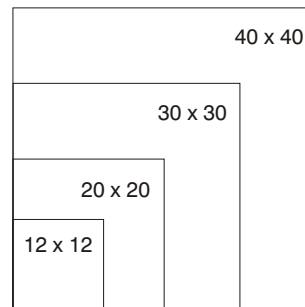

600 DPI resolution

Wide range of sizes

Pre-inked

Refillable

Fast-drying

Durable

Easy to use

Protective Cover

No messy inkpads needed

Sizes

Available in black ink
22 x 60 also available in red

FOR ILLUSTRATION ONLY

Price List

Size	Price
12 x 12	£15.00
20 x 20	£16.95
30 x 30	£22.30
40 x 40	£27.65
10 x 60	£19.60
14 x 38	£17.81
18 x 50	£21.39
22 x 60*	£28.56
27 x 70	£30.34
34 x 58	£31.22
40 x 90	£45.50