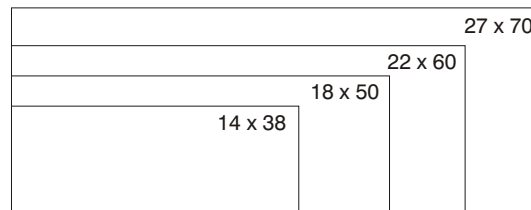

600 DPI resolution

Wide range of sizes

Pre-inked

Refillable

Fast-drying

Durable

Easy to use

Protective Cover

No messy inkpads needed

Sizes

Available in black ink
22 x 60 also available in red

FOR ILLUSTRATION ONLY

Price List

Size	Price
12 x 12	£15.00
20 x 20	£16.95
30 x 30	£22.30
40 x 40	£27.65
10 x 60	£19.60
14 x 38	£17.81
18 x 50	£21.39
22 x 60*	£28.56
27 x 70	£30.34
34 x 58	£31.22
40 x 90	£45.50